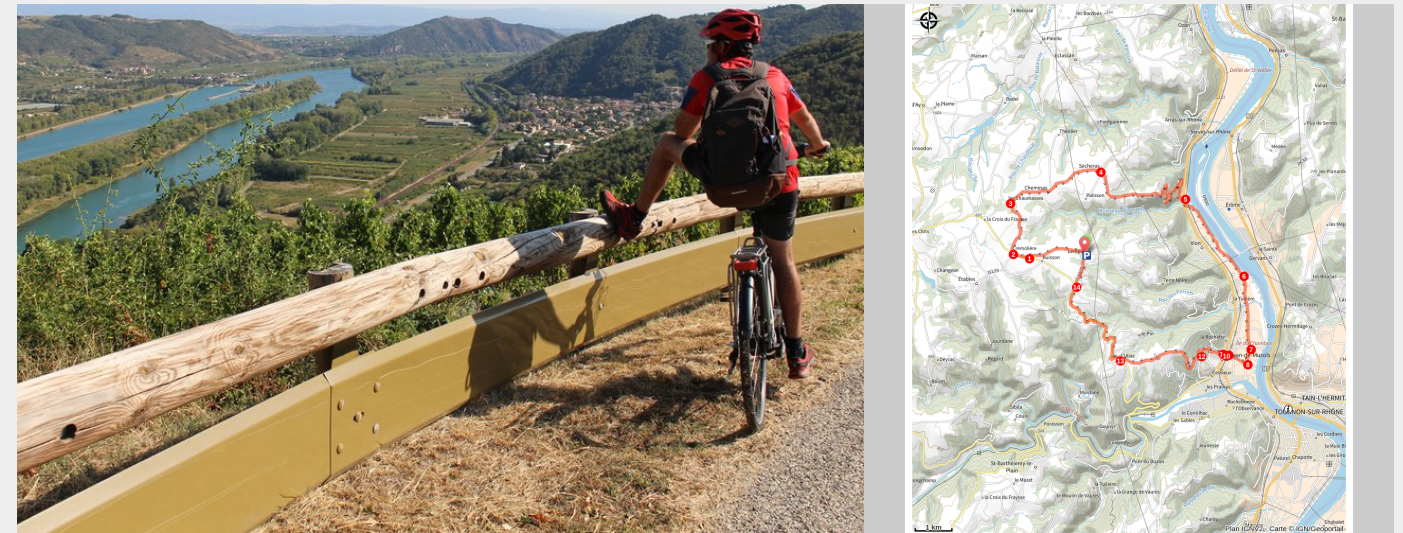

6. Saint-Jean-de-Muzols

Follow “route de Crémolière” opposite the townhall.

- 1. 1,7 km** Turn right at the giveaway sign.
- 2. 2,2 km** Turn right onto “route de Collet” then immediately left.
- 3. 3,9 km** Turn right onto the main road to Cheminas then Sècheras.
- 4. 6,8 km** Turn right signed up Arras-sur-Rhône.
- 5. 11,9 km** Turn right towards Vion then first left to pick up the ViaRhôna.
- 6. 14,7 km** Leave the cycling track and continue on the road straight on.
- 7. 16,9 km** Straight on at the stop sign.
- 8. 17,3 km** Turn right onto “chemin des Nautes”.
- 9. 17,9 km** Turn left onto “route du château”.
- 10. 18 km** Cross the D86.
- 11. 18,2 km** Take the 3rd exit at the roundabout heading towards the townhall and straight on on that road (steep uphill slope).
- 12. 19,1 km** Continue uphill on “Côte Sainte-Epine”.
- 13. 22,2 km** Turn right at the stop sign.
- 14. 25,7 km** Turn right to Lemps.

On your path...

All useful information

! Advises

Pente raide entre 11 et 14

How to come ?

Access

De Tournon sur Rhône, prendre la D532 en direction de Saint Félicien puis à droite la D572 jusqu'à Lempis.

Advised parking

Vallée du Rhône - Lempis

Descente dans les coteaux de Saint Joseph (Ardèche Hermitage Tourisme)

Two different worlds with the plateau and its pastures and woodland then the hillside with its typical narrow, overhanging roads. On either side vineyards form terraces one of the area's features. The view overlooking the river Rhône as it meanders is simply splendid.

Useful information

Practice : Vélo à Assistance Electrique

Duration : 2 h

Length : 26.6 km

Trek ascent : 498 m

Type : Boucle

Themes : Flora